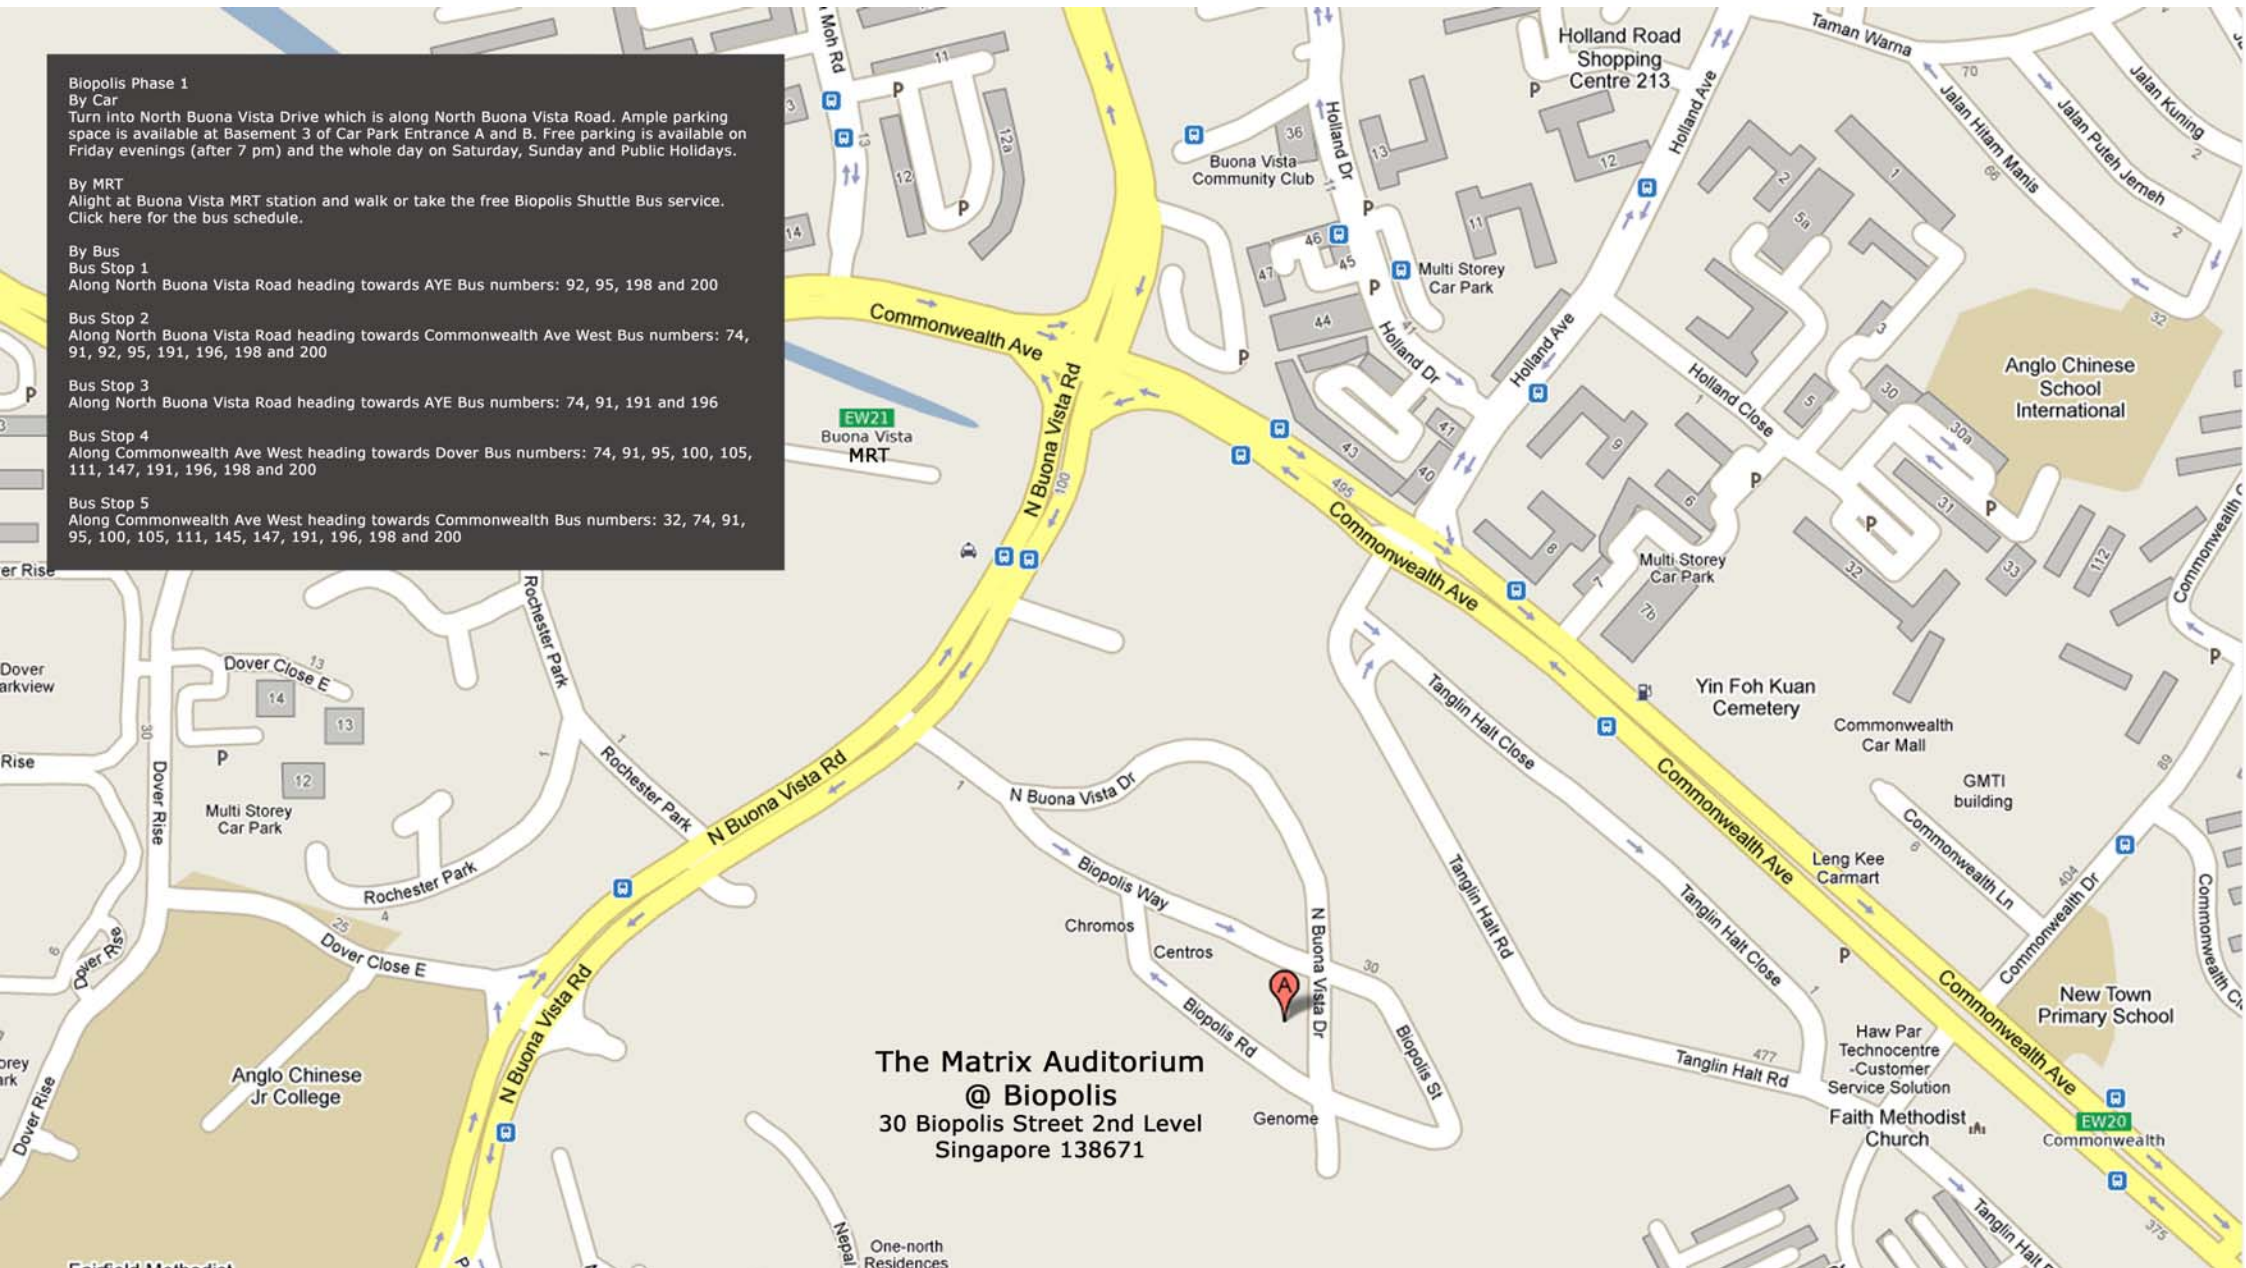

Biopolis Phase 1

By Car

Turn into North Buona Vista Drive which is along North Buona Vista Road. Ample parking space is available at Basement 3 of Car Park Entrance A and B. Free parking is available on Friday evenings (after 7 pm) and the whole day on Saturday, Sunday and Public Holidays.

By MRT

Alight at Buona Vista MRT station and walk or take the free Biopolis Shuttle Bus service. Click here for the bus schedule.

By Bus

Bus Stop 1

Along North Buona Vista Road heading towards AYE Bus numbers: 92, 95, 198 and 200

Bus Stop 2

Along North Buona Vista Road heading towards Commonwealth Ave West Bus numbers: 74, 91, 92, 95, 191, 196, 198 and 200

Bus Stop 3

Along North Buona Vista Road heading towards AYE Bus numbers: 74, 91, 191 and 196

Bus Stop 4

Along Commonwealth Ave West heading towards Dover Bus numbers: 74, 91, 95, 100, 105, 111, 147, 191, 196, 198 and 200

Bus Stop 5

Along Commonwealth Ave West heading towards Commonwealth Bus numbers: 32, 74, 91, 95, 100, 105, 111, 145, 147, 191, 196, 198 and 200